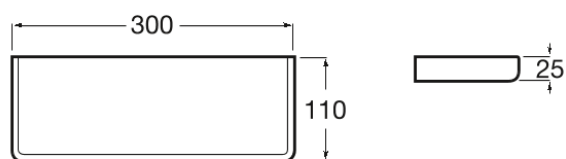

TEMPO

Shelf

DIMENSIONS

| | |
|--------|--------|
| Length | 300 mm |
| Width | 110 mm |
| Height | 25 mm |

COLOURS AND FINISHES

CN Titanium black

TECHNICAL DRAWINGS

**FEATURES**

Shelf.

Fixing kit: Included

Installation type: Wall-mounted

Material: Glass, Metal

Tempo

A complete accessories collection with minimal design. Ideal for urban, elegant and modern bathroom spaces. Finishes are highlighted for having a long durability thanks to its great anti-corrosion properties and resistance. The wall-mounted accessories can be easily fixed with screws. An installation kit is included with the products.